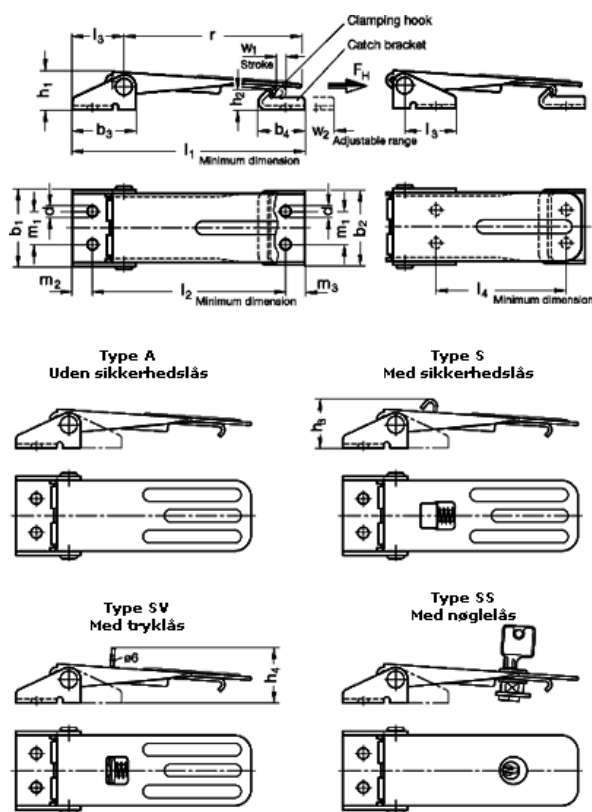

Article number: 201111062

Description: E+G Klee Hook clamp  
GN 821-400-SS-NI-1

## Measures

$b_1 = 46,5$	$h_4 = 32,5$	N	= 4000
$b_2 = 45$	$l_1 = 144$	r	= 107,5
$b_3 = 38$	$l_2 = 120,5$	w1	= 6,5
$b_4 = 27$	$l_3 = 32$	w2 adjustable range	= 18
$d = 6,3$	$l_4 = 83,5$		
$h_1 = 22$	$m_1 = 20$		
$h_2 = 12$	$m_2 = 12$		
$h_3 = 28,5$	$m_3 = 11,5$		